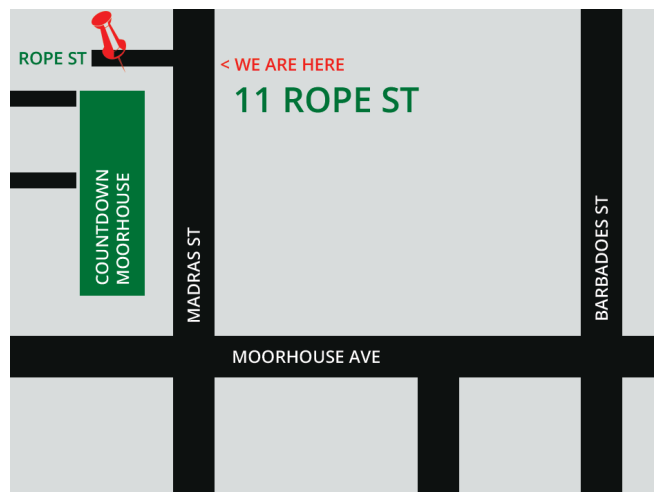

FAST | EASY | FRIENDLY

TALK TO US

Gay Richardson
P: 021 688 282
E: gay@tmfnz.co.nz

Ella Richardson
P: 022 089 4916
E: ella@tmfnz.co.nz

FIND US

11 Rope Street
Christchurch 8011

*Terms & Conditions Apply